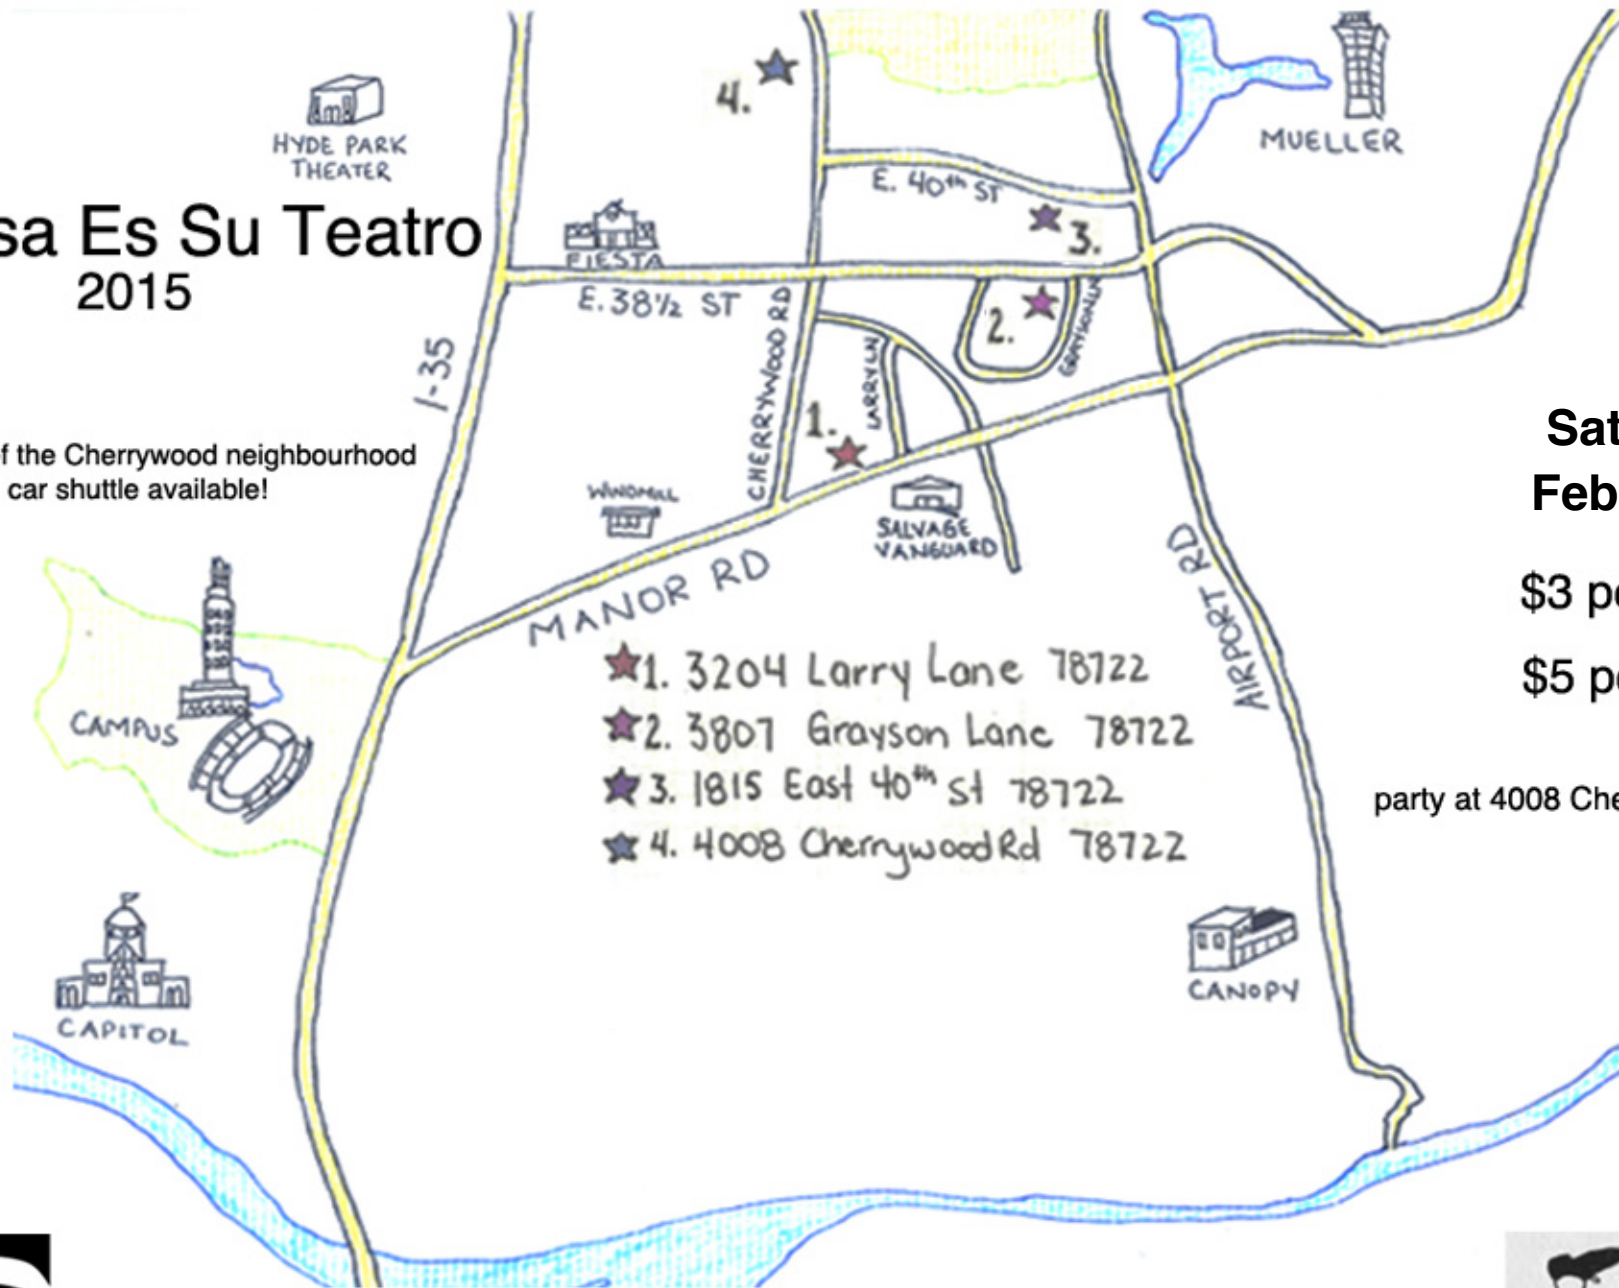

Mi Casa Es Su Teatro 2015

walking tour of the Cherrywood neighbourhood
car shuttle available!

- ★ 1. 3204 Larry Lane 78722
- ★ 2. 3807 Grayson Lane 78722
- ★ 3. 1815 East 40th St 78722
- ★ 4. 4008 Cherrywood Rd 78722

**Saturday,
February 7**

\$3 per show
or
\$5 per house

party at 4008 Cherrywood Rd 6pm

f r o n
t e s t
f e s t